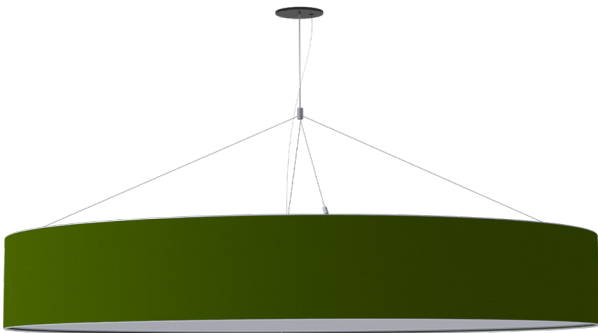

LUMA SHADE

FIXTURE
TYPE

HOUSTON

155 West 3rd St • New Richmond, WI 54017
p: 715.246.2233 f: 715.246.2243
www.maratodd.com

HOUSTON

DATE	
ITEM #	LS-HOUSTON
PROJECT	
COMMENTS	
PREPARED BY	

DESCRIPTION

Lumashade Round Drum Pendant Light

SPECIFICATION FEATURES

CONSTRUCTION

1/4" steel wireframe, painted for optimum reflectivity.
Power source located on-board or remote in ceiling.
Cable mount suspension system (supplied).

LIGHT SOURCE

Proprietary epoxy encased light emitting diode round disc.

NO. LEDs AND LIGHT OUTPUT

8" Round Disc (87 LEDs) - 1,800 Max Lumens
16" Round Disc (192 LEDs) - 4,000 Max Lumens
24" (440 LEDs) and 32" (446) Round Disc - 9,000 Max Lumens

COLOR RENDERING INDEX

>75

MAXIMUM WATTAGE

8" Round Disc - 18.2W
16" Round Disc - 40W
24" and 32" Rounds Disc - 90W

ENVIRONMENT

Dry or Damp

AMBIENT TEMPERATURE

22°F - 122°F

CONTROLLER

MW UL Approved (>20W, >40W or >90W depending on LED disc selected).

CERTIFICATIONS

CE, RoHS, FCC, IP-67

INSTALLATION

Easy-to-install. Attaches to standard 4" junction box. 120V power.
Cleaning Recommendation: Use a soft cloth brush or a vacuum brush to dust the outside of the lamp shade and a clean soft white flannel cloth for the inside of the lampshade.

USAGE

Approved for interior locations only.

MODIFICATIONS

Lumashade's skilled craftspeople, with their depth of experience, offer the designer the flexibility to modify standard luminaries for project specific solutions. Contact the factory regarding scale options, unique finishes, mounting, additional materials/colors or decorative detailing.