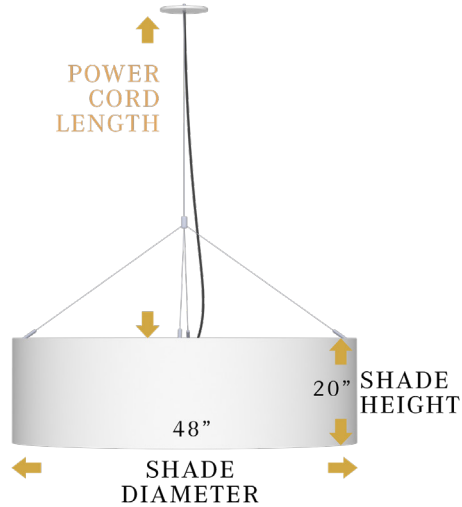

LUMA SHADE

FIXTURE
TYPE

DETROIT

155 West 3rd St • New Richmond, WI 54017
p: 715.246.2233 f: 715.246.2243
www.maratodd.com

DETROIT

DATE	
ITEM #	LS-DETROIT
PROJECT	
COMMENTS	
PREPARED BY	

DESCRIPTION

Lumashade Round Drum Pendant Light

SPECIFICATION FEATURES

CONSTRUCTION

1/4" steel wireframe, painted for optimum reflectivity.
Power source located on-board or remote in ceiling.
Cable mount suspension system (supplied).

LIGHT SOURCE

Proprietary epoxy encased light emitting diode round disc.
NO. LEDs AND LIGHT OUTPUT
8" Round Disc (87 LEDs) - 1,800 Max Lumens
16" Round Disc (192 LEDs) - 4,000 Max Lumens
24" (440 LEDs) and 32" (446) Round Disc - 9,000 Max Lumens

COLOR RENDERING INDEX

>75
MAXIMUM WATTAGE
8" Round Disc - 18.2W
16" Round Disc - 40W
24" and 32" Rounds Disc - 90W

ENVIRONMENT

Dry or Damp
AMBIENT TEMPERATURE
22°F - 122°F

CONTROLLER

MW UL Approved (>20W, >40W or >90W depending on LED disc selected).

CERTIFICATIONS

CE, RoHS, FCC, IP-67

INSTALLATION

Easy-to-install. Attaches to standard 4" junction box. 120V power.
Cleaning Recommendation: Use a soft cloth brush or a vacuum brush to dust the outside of the lamp shade and a clean soft white flannel cloth for the inside of the lampshade.

USAGE

Approved for interior locations only.

MODIFICATIONS

Lumashade's skilled craftspeople, with their depth of experience, offer the designer the flexibility to modify standard luminaires for project specific solutions. Contact the factory regarding scale options, unique finishes, mounting, additional materials/colors or decorative detailing.